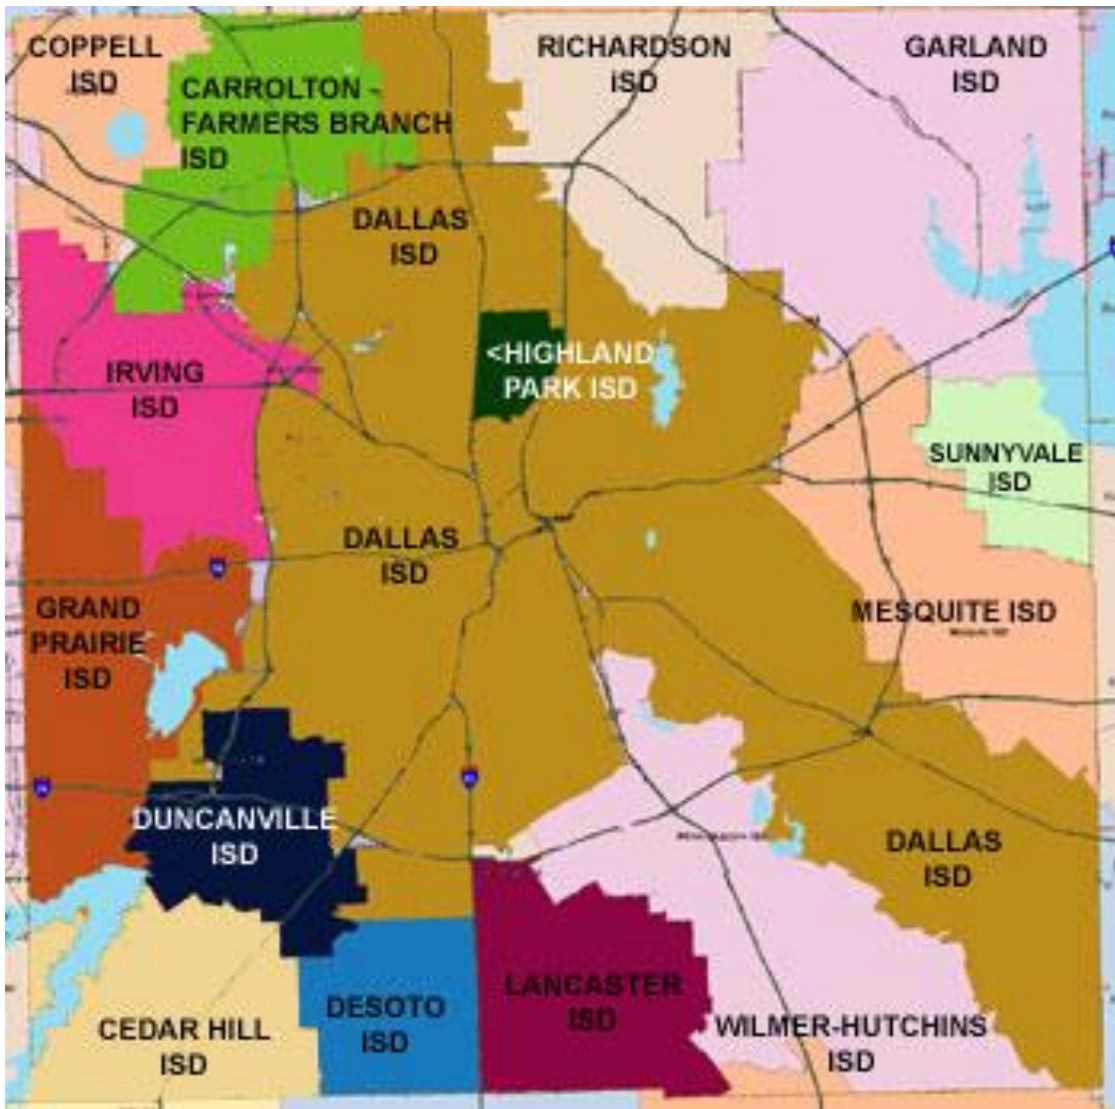

Dallas County School Districts

Source: www.dallascountytexas.us/PublicSchools/Public_Schools.htm

Dallas

5950 Sherry Lane, Suite 300
Dallas, Texas 75225
214.389.5100 (Office)
214.389.5104 (Fax)

Plano/Frisco